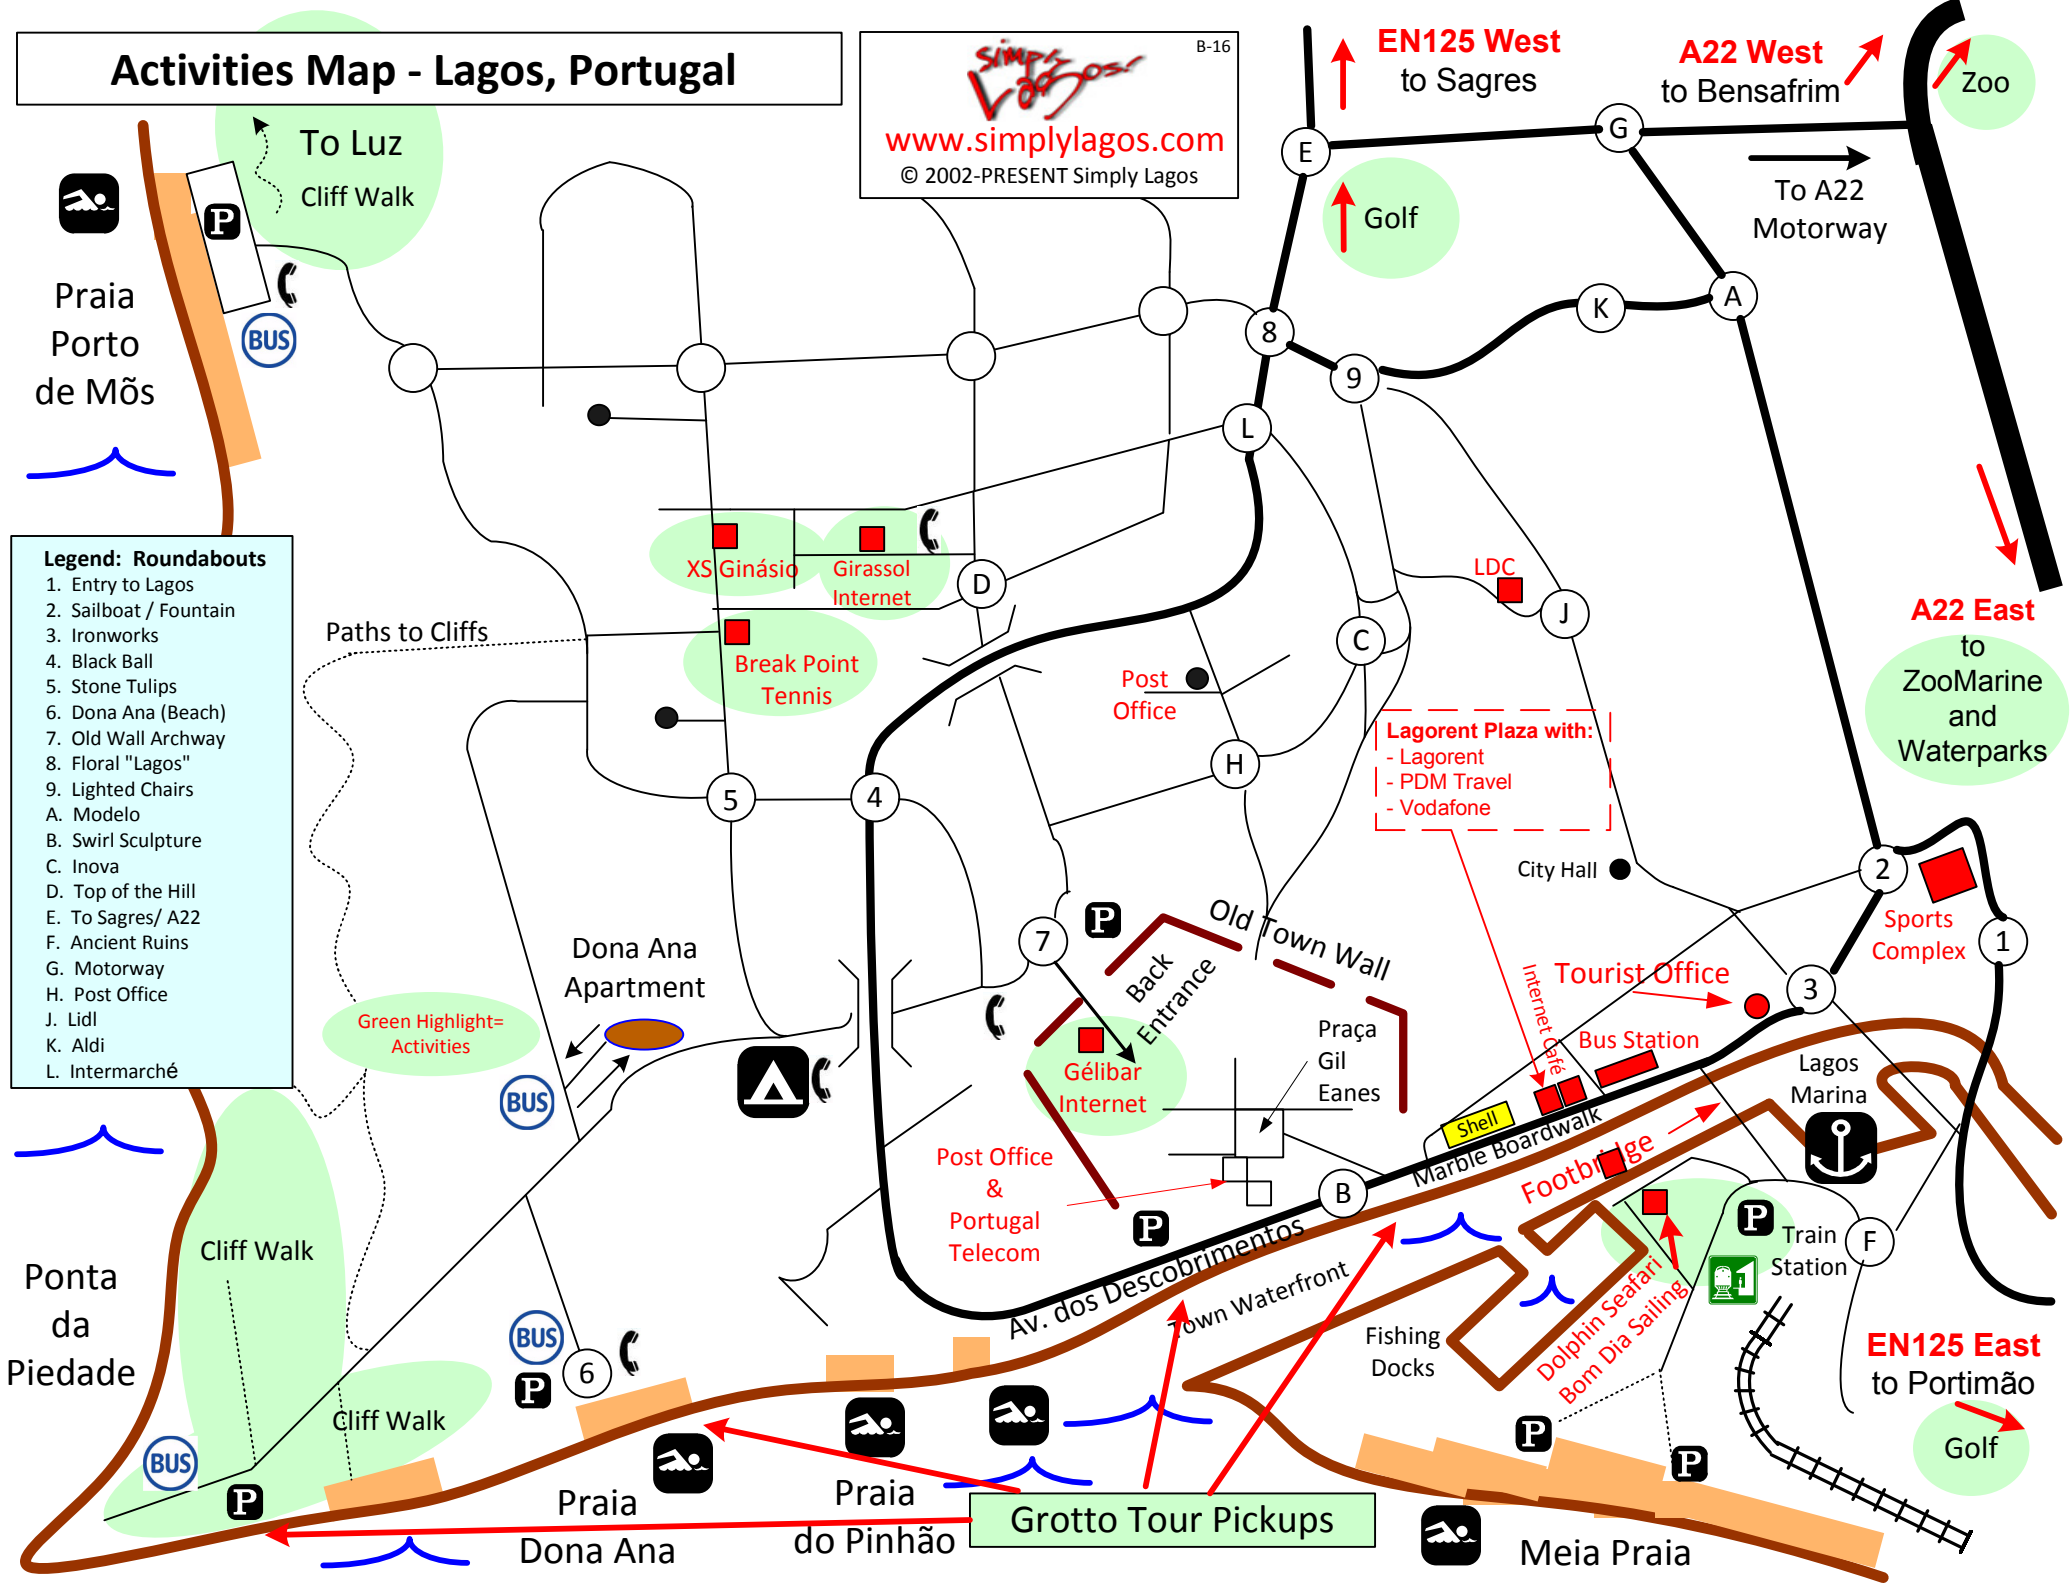

# Activities Map - Lagos, Portugal

*Simply Lagos*  
 www.simplylagos.com  
 © 2002-PRESENT Simply Lagos

**Praia Porto de Mões**

- Legend: Roundabouts**
1. Entry to Lagos
  2. Sailboat / Fountain
  3. Ironworks
  4. Black Ball
  5. Stone Tulips
  6. Dona Ana (Beach)
  7. Old Wall Archway
  8. Floral "Lagos"
  9. Lighted Chairs
- Lettered Roundabouts:**
- A. Modelo
  - B. Swirl Sculpture
  - C. Inova
  - D. Top of the Hill
  - E. To Sagres/ A22
  - F. Ancient Ruins
  - G. Motorway
  - H. Post Office
  - J. Lidl
  - K. Aldi
  - L. Intermarché

**Ponta da Piedade**

**Grotto Tour Pickups**

**A22 East to ZooMarine and Waterparks**

**EN125 East to Portimão**