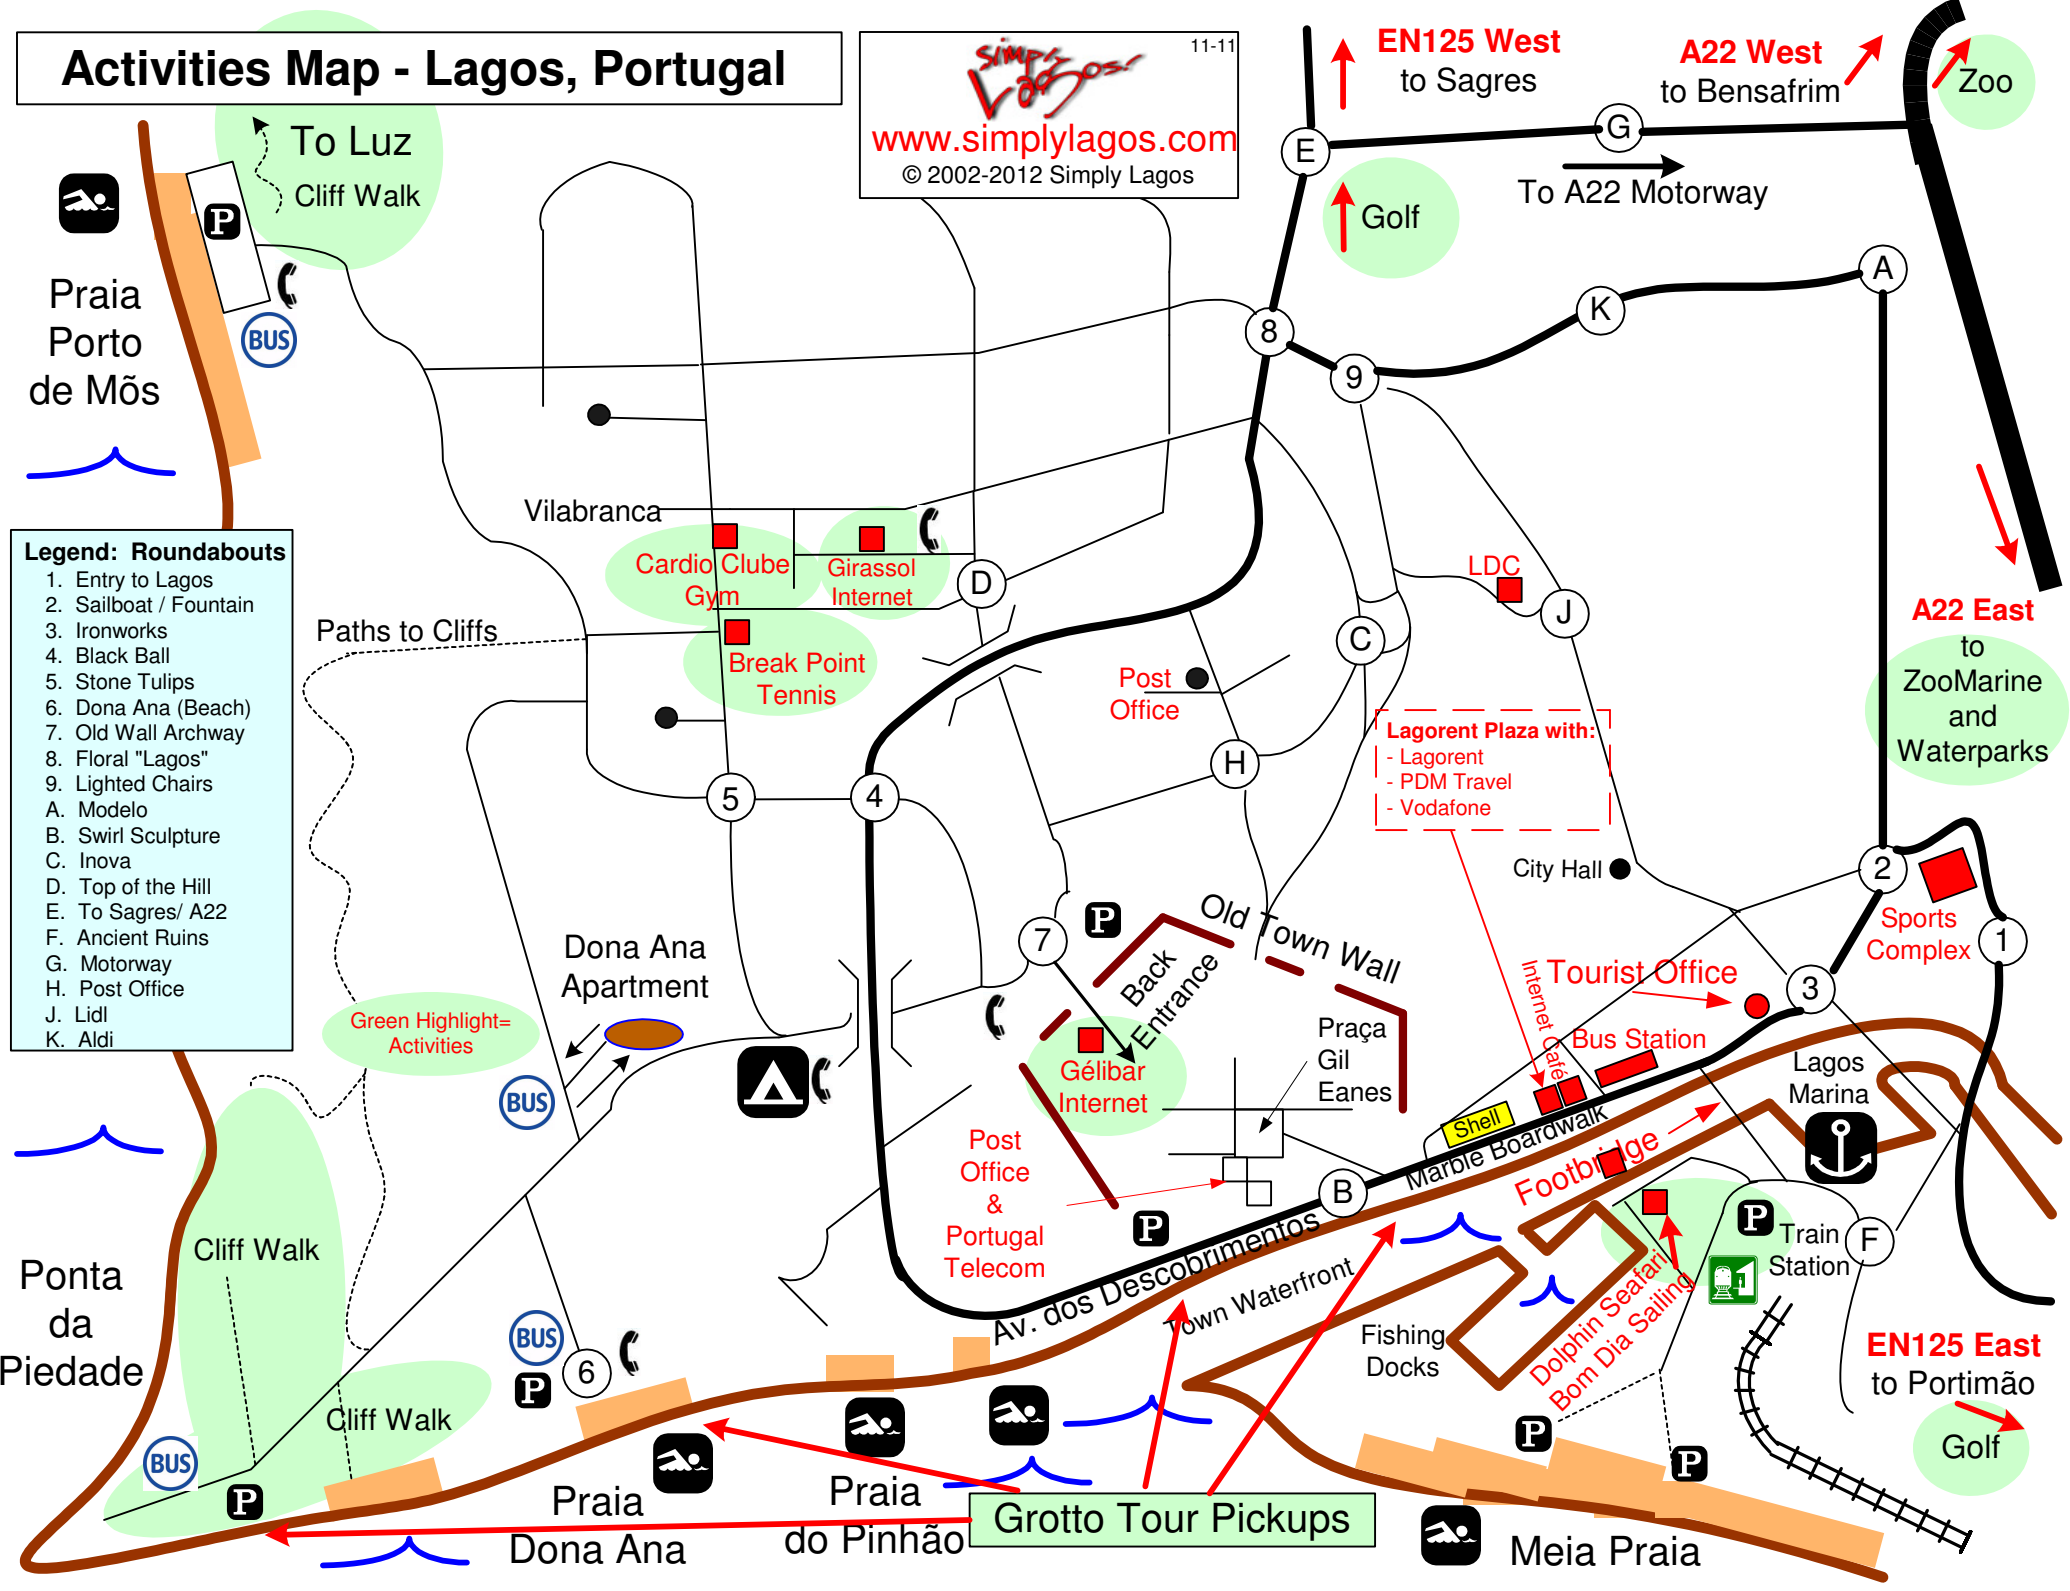

# Activities Map - Lagos, Portugal

*Simply Lagos*  
 www.simplylagos.com  
 © 2002-2012 Simply Lagos

- Legend: Roundabouts**
1. Entry to Lagos
  2. Sailboat / Fountain
  3. Ironworks
  4. Black Ball
  5. Stone Tulips
  6. Dona Ana (Beach)
  7. Old Wall Archway
  8. Floral "Lagos"
  9. Lighted Chairs
  - A. Modelo
  - B. Swirl Sculpture
  - C. Inova
  - D. Top of the Hill
  - E. To Sagres / A22
  - F. Ancient Ruins
  - G. Motorway
  - H. Post Office
  - J. Lidl
  - K. Aldi

Ponta da Piedade

Praia Dona Ana, Praia do Pinhão

Grotto Tour Pickups

Meia Praia

EN125 East to Portimão

A22 East to ZooMarine and Waterparks

EN125 West to Sagres

A22 West to Bensafrim

Break Point  
Tennis

Post  
Office

Lagoent Plaza with:  
- Lagorent  
- PDM Travel  
- Vodafone

City Hall

Sports  
Complex

Tourist Office

Bus Station

Lagos Marina

Train Station

EN125 East to Portimão

Golf

Fishing Docks

Dolphin Seafari  
Bom Dia Sailing

Town Waterfront

Marble Boardwalk

Footbridge