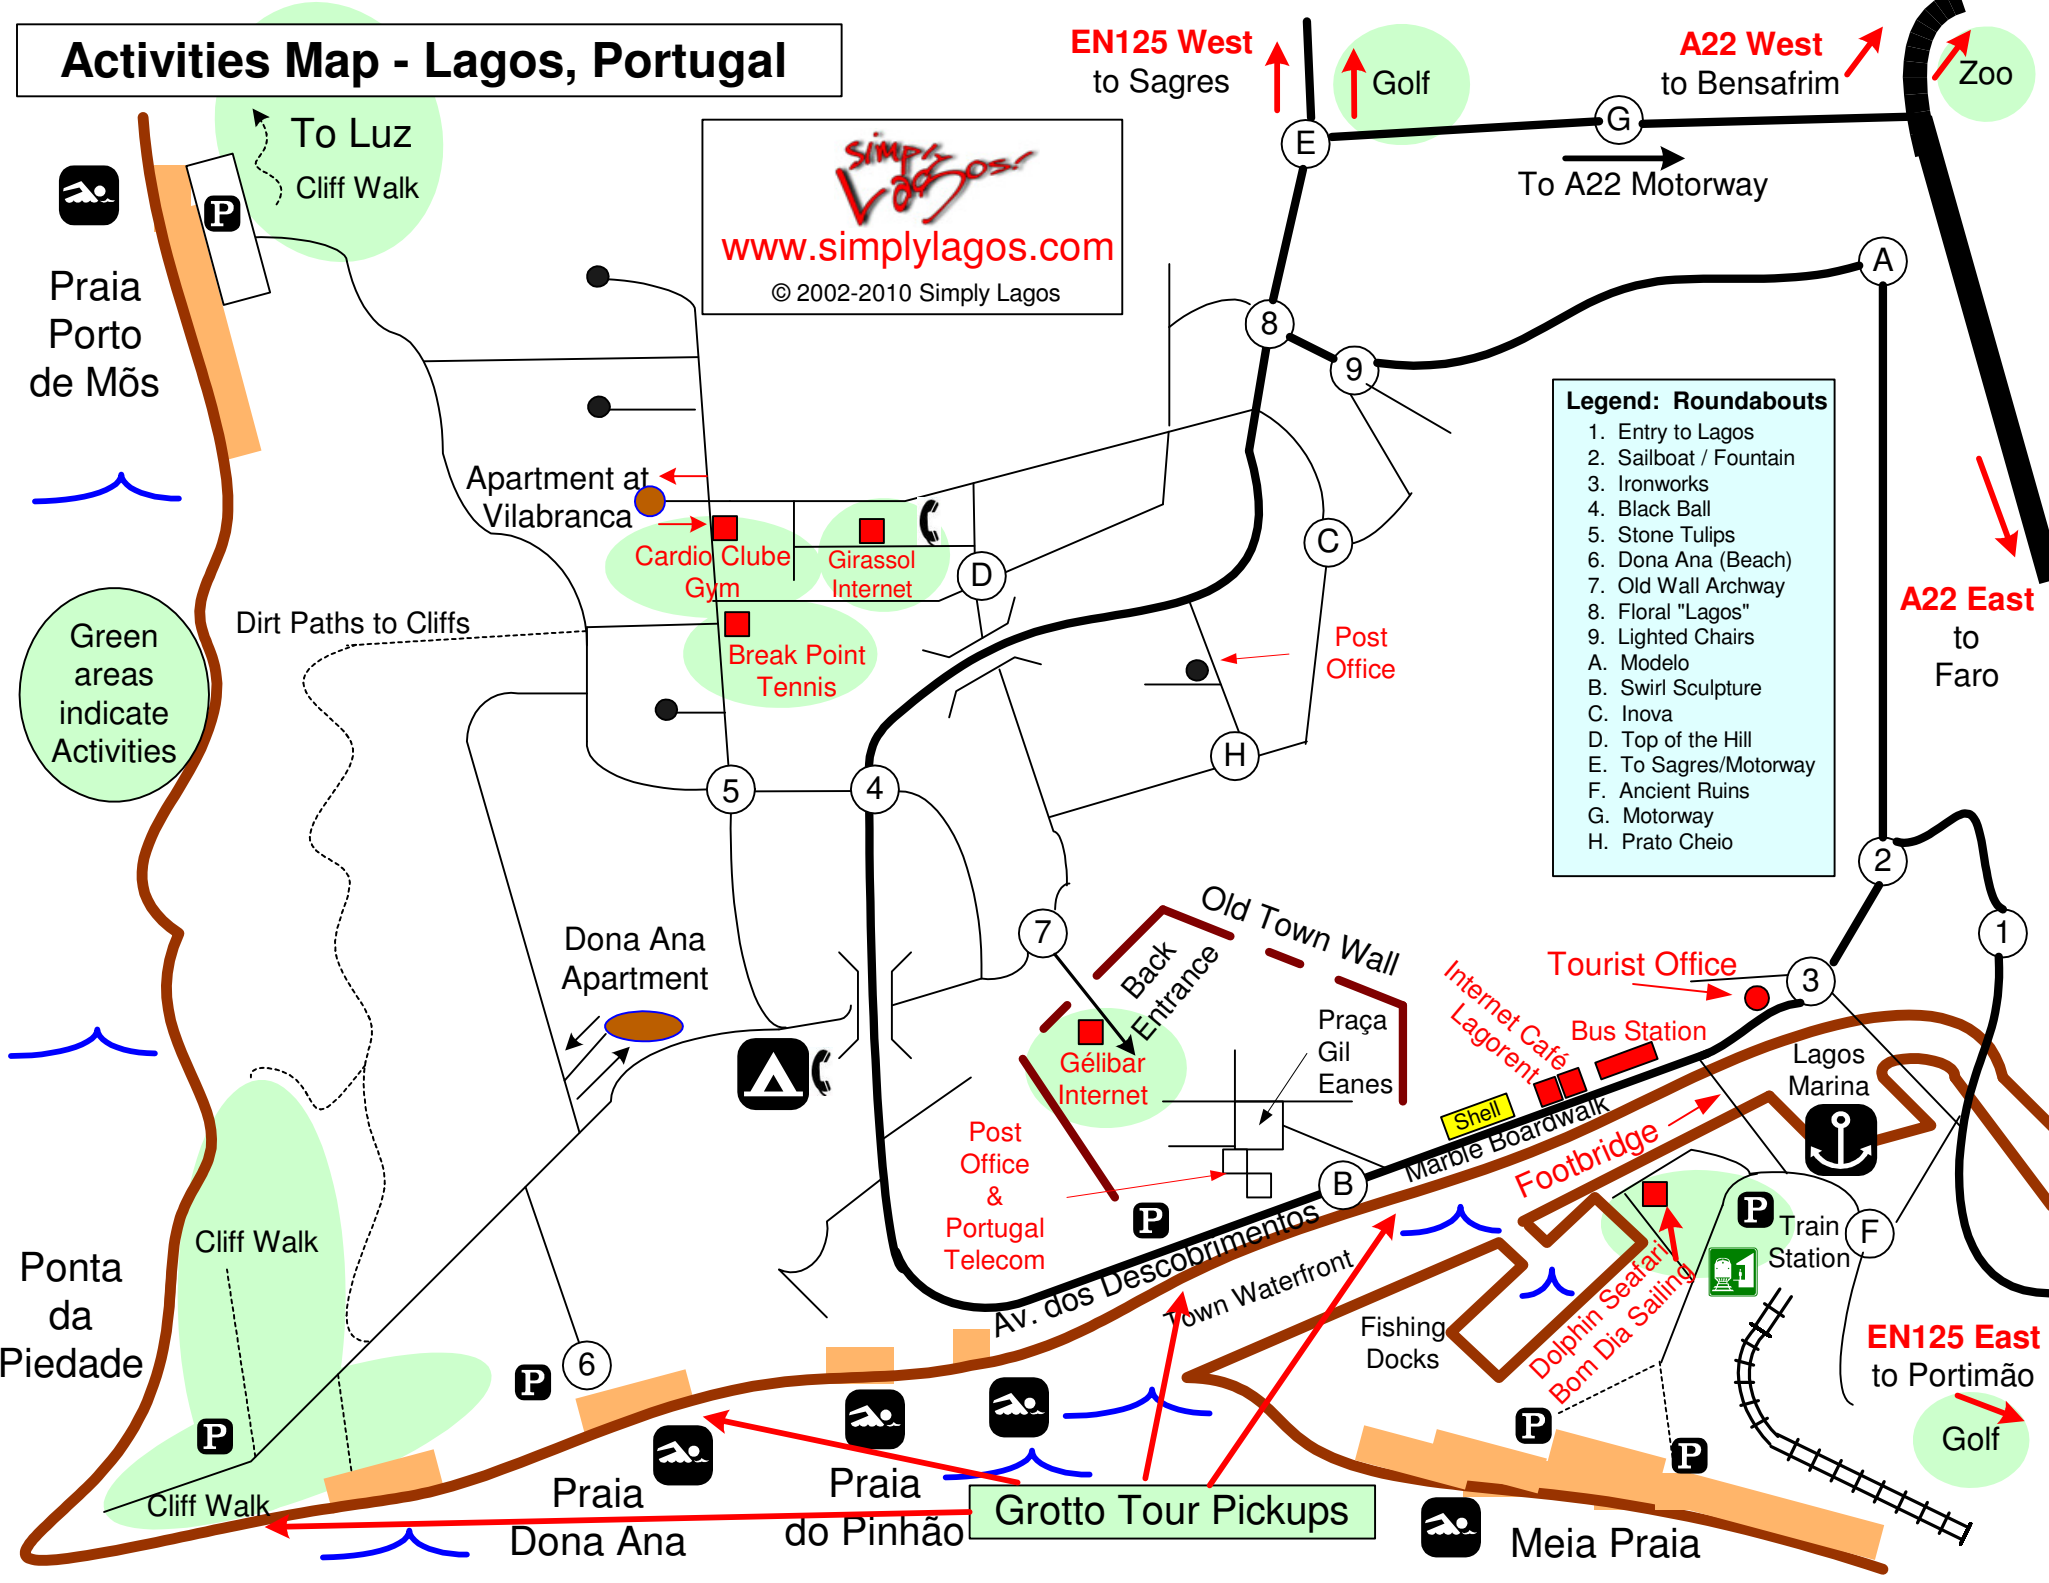

Activities Map - Lagos, Portugal

SIMPLY LAGOS
www.simplylagos.com
 © 2002-2010 Simply Lagos

- Legend: Roundabouts**
1. Entry to Lagos
 2. Sailboat / Fountain
 3. Ironworks
 4. Black Ball
 5. Stone Tulips
 6. Dona Ana (Beach)
 7. Old Wall Archway
 8. Floral "Lagos"
 9. Lighted Chairs
- A. Modelo
 B. Swirl Sculpture
 C. Inova
 D. Top of the Hill
 E. To Sagres/Motorway
 F. Ancient Ruins
 G. Motorway
 H. Prato Cheio

Zoo

To A22 Motorway

To Luz
 Cliff Walk

Praia Porto de Mões

Apartment at Vilabranca

Cardio Clube Gym

Girassol Internet

Break Point Tennis

Bus Station

Lagos Marina

Shell

Marble Boardwalk

Footbridge

Train Station

Dolphin Seartery
 Bom Dia Sailing

EN125 East to Portimão
 Golf

Ponta da Piedade

Cliff Walk

Praia Dona Ana

Praia do Pinhão

Meia Praia