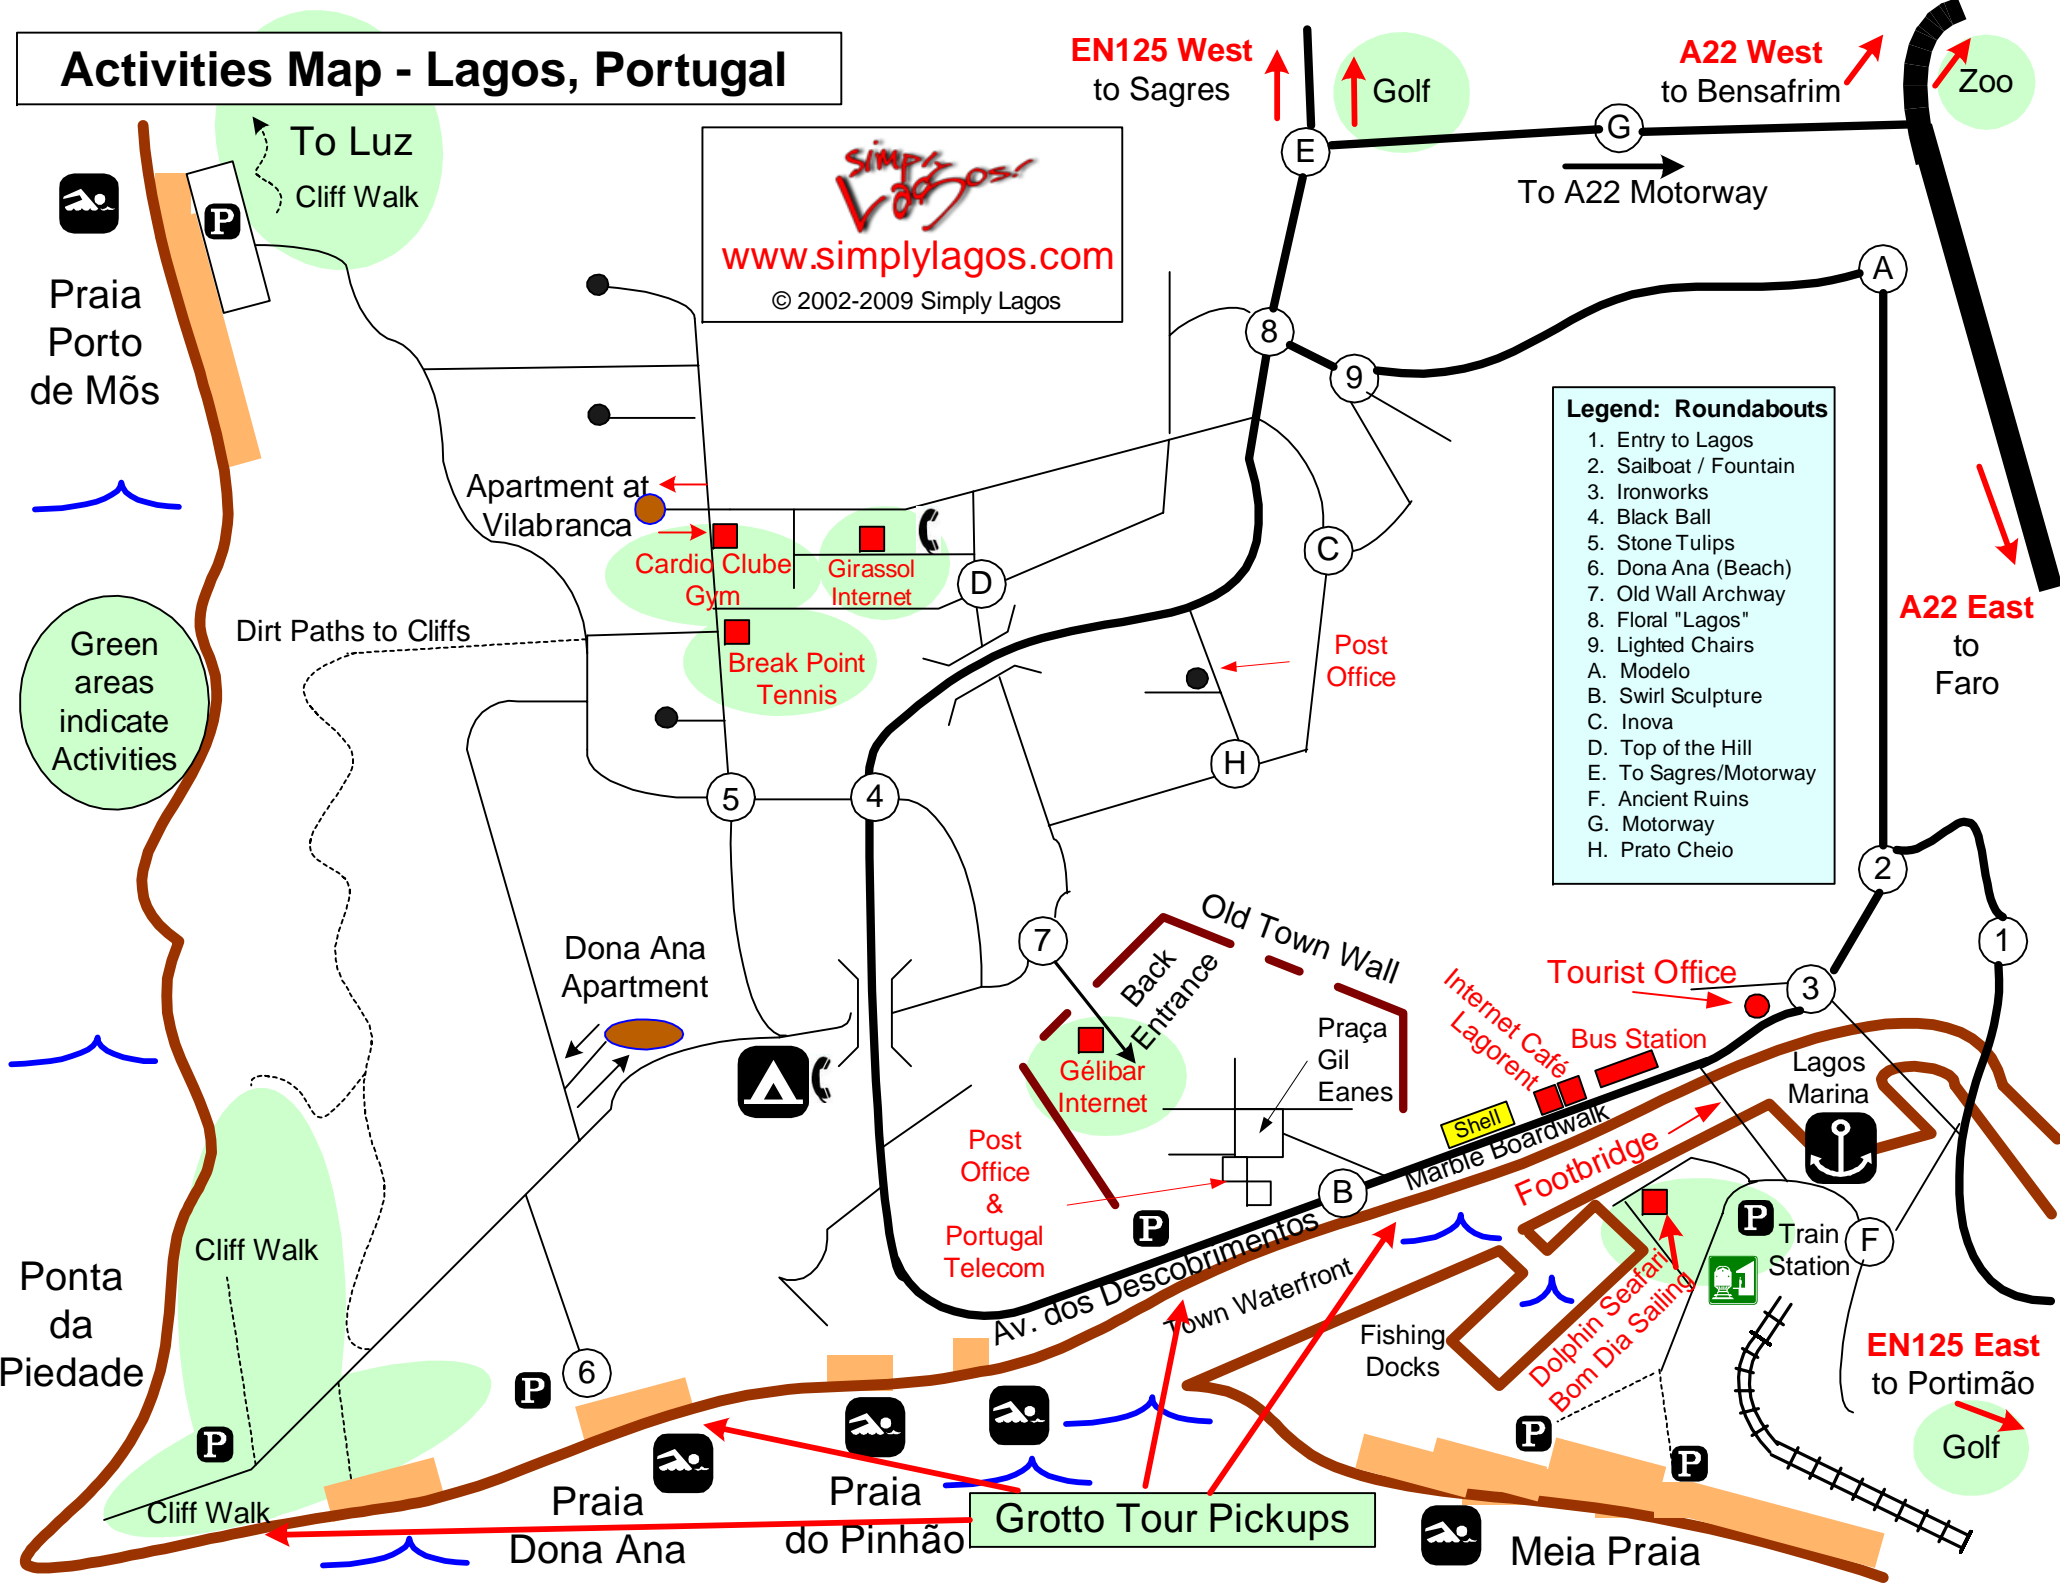

# Activities Map - Lagos, Portugal

[www.simplylagos.com](http://www.simplylagos.com)

© 2002-2009 Simply Lagos

- Legend: Roundabouts**
1. Entry to Lagos
  2. Sailboat / Fountain
  3. Ironworks
  4. Black Ball
  5. Stone Tulips
  6. Dona Ana (Beach)
  7. Old Wall Archway
  8. Floral "Lagos"
  9. Lighted Chairs
- A. Modelo**  
**B. Swirl Sculpture**  
**C. Inova**  
**D. Top of the Hill**  
**E. To Sagres/Motorway**  
**F. Ancient Ruins**  
**G. Motorway**  
**H. Prato Cheio**

Green areas indicate Activities

Dirt Paths to Cliffs

Grotto Tour Pickups

A22 East to Faro

EN125 East to Portimão

A22 West to Bensafrim

EN125 West to Sagres

Golf

Train Station

Dolphin Seafari

Bom Dia Sailing

Fishing Docks

Town Waterfront

Praia do Pinhão

Praia Dona Ana

Meia Praia

Ponta da Piedade

Praia Porto de Mões

To Luz Cliff Walk

Cliff Walk

Cliff Walk