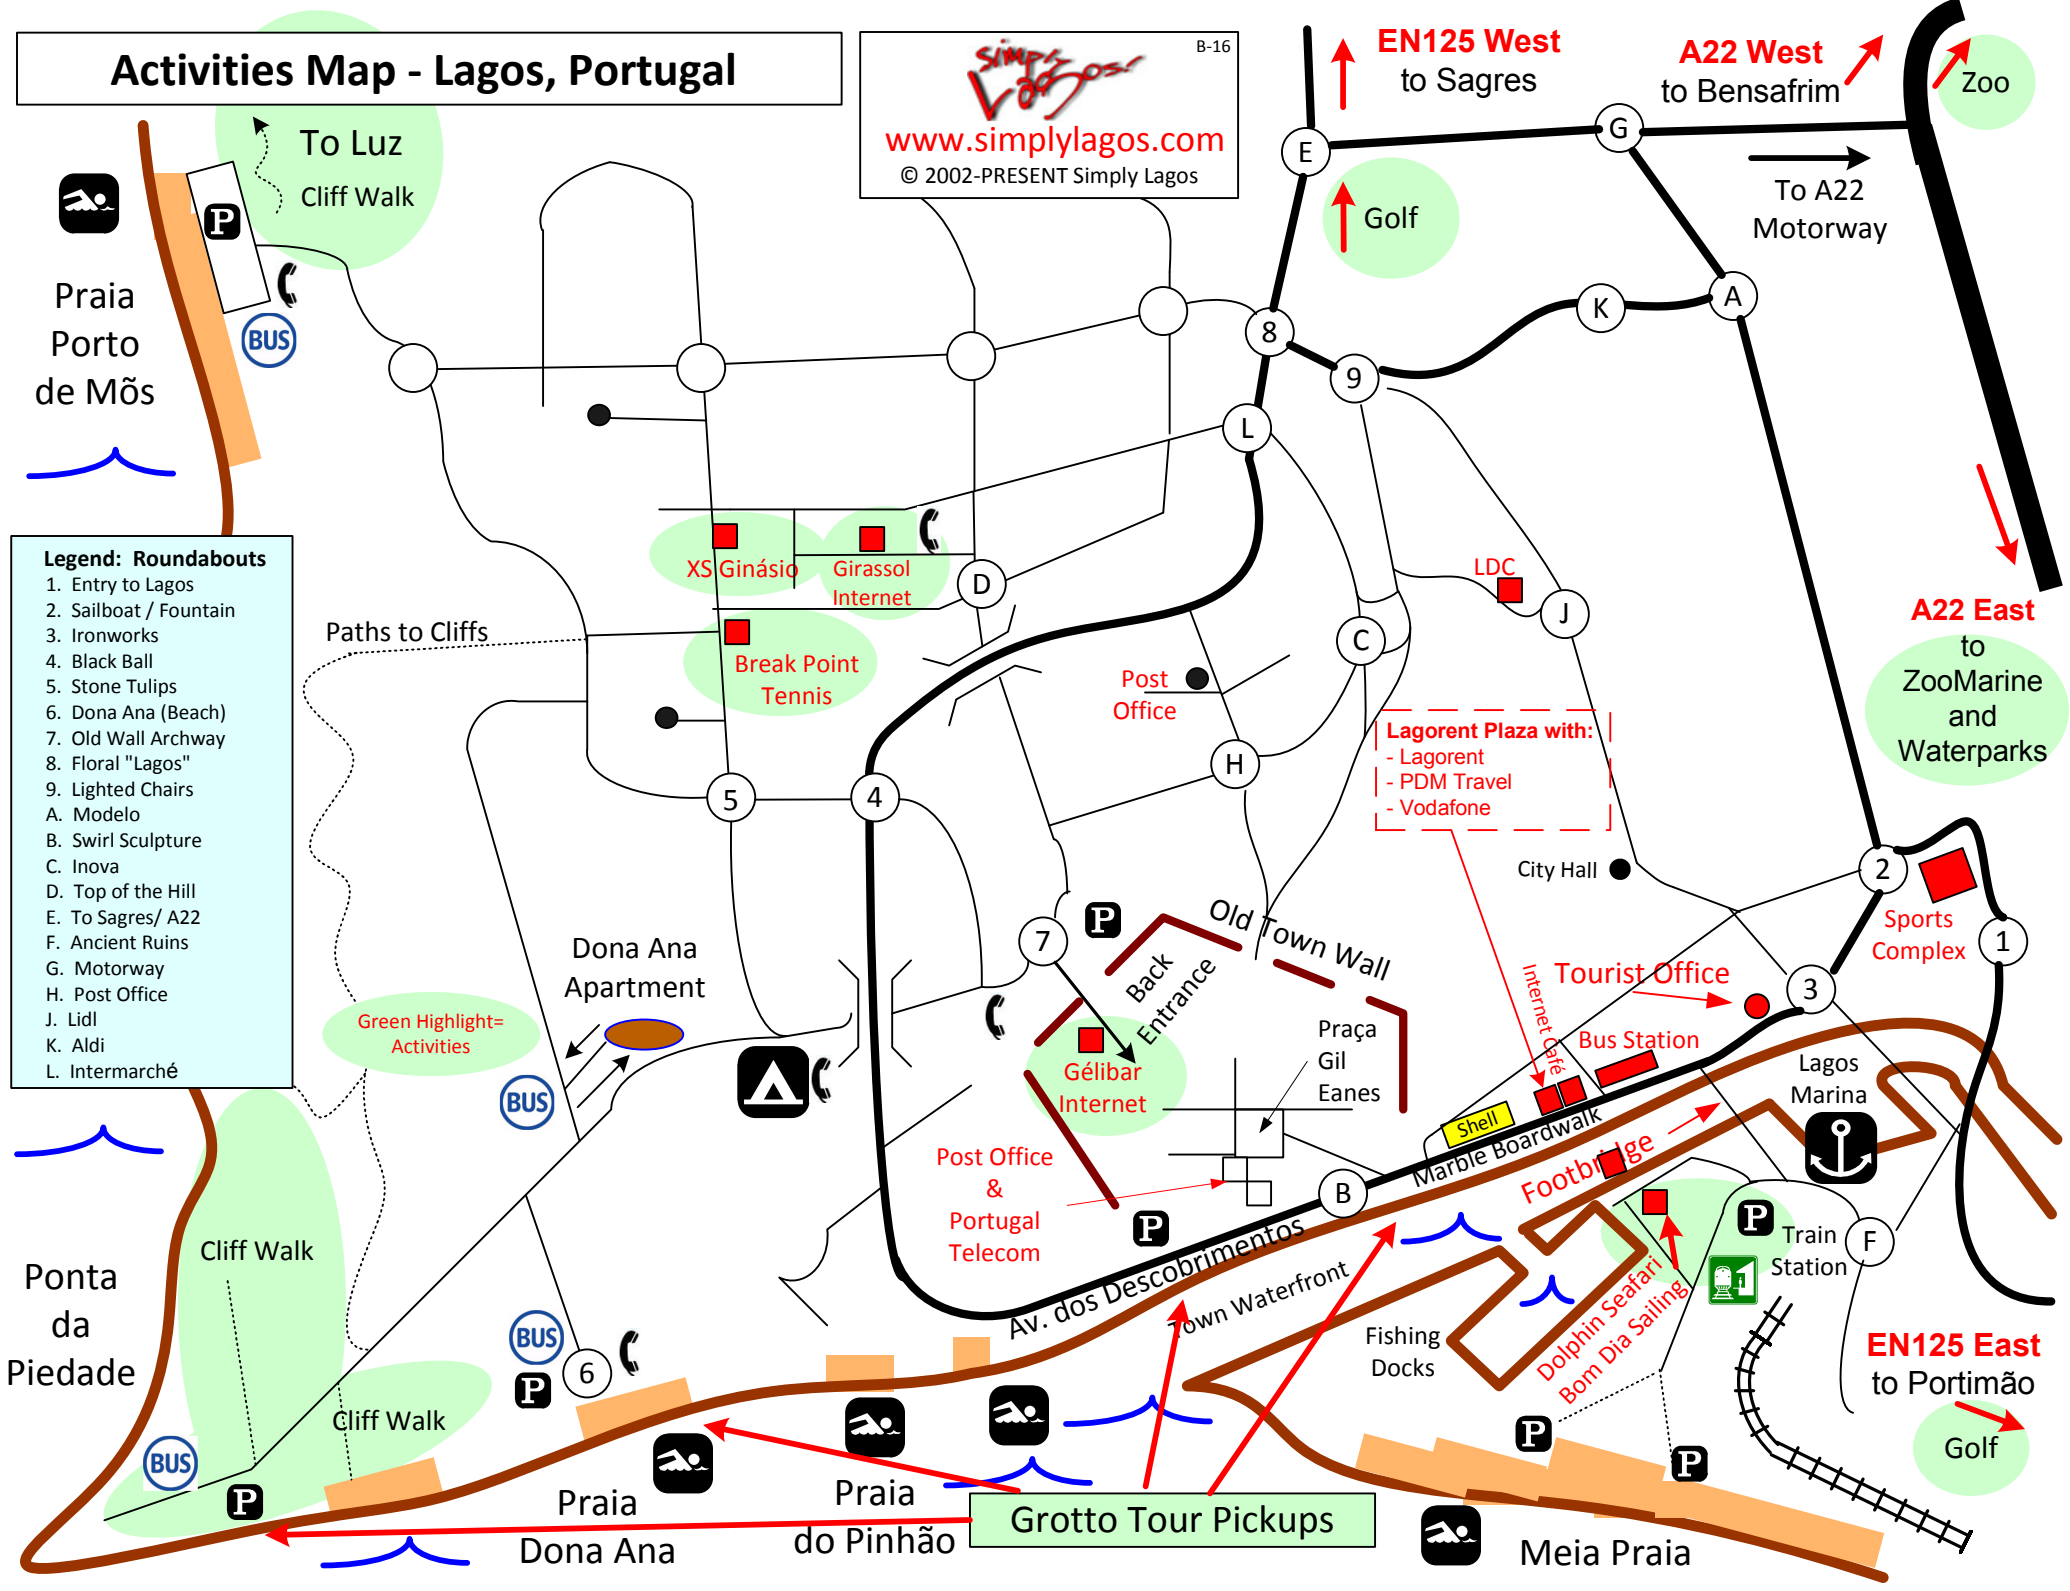

# Activities Map - Lagos, Portugal

*SIMPLY LAGOS*  
 www.simplylagos.com  
 © 2002-PRESENT Simply Lagos

**Praia Porto de Mões**  
 To Luz  
 Cliff Walk

- Legend: Roundabouts**
1. Entry to Lagos
  2. Sailboat / Fountain
  3. Ironworks
  4. Black Ball
  5. Stone Tulips
  6. Dona Ana (Beach)
  7. Old Wall Archway
  8. Floral "Lagos"
  9. Lighted Chairs
- Lettered Roundabouts:**
- A. Modelo
  - B. Swirl Sculpture
  - C. Inova
  - D. Top of the Hill
  - E. To Sagres/ A22
  - F. Ancient Ruins
  - G. Motorway
  - H. Post Office
  - J. Lidl
  - K. Aldi
  - L. Intermarché

**Ponta da Piedade**  
 Cliff Walk  
 Praia Dona Ana  
 Praia do Pinhão

**Lagorent Plaza with:**  
 - Lagorent  
 - PDM Travel  
 - Vodafone

**Grotto Tour Pickups**

**A22 East to ZooMarine and Waterparks**

Meia Praia

Av. dos Descobrimentos

Town Waterfront

Fishing Docks

Dolphin Seafari  
 Bom Dia Sailing

Footbridge

Marble Boardwalk

Shell

Internet Café

Train Station

Shell

Shell

Shell

Shell

Shell