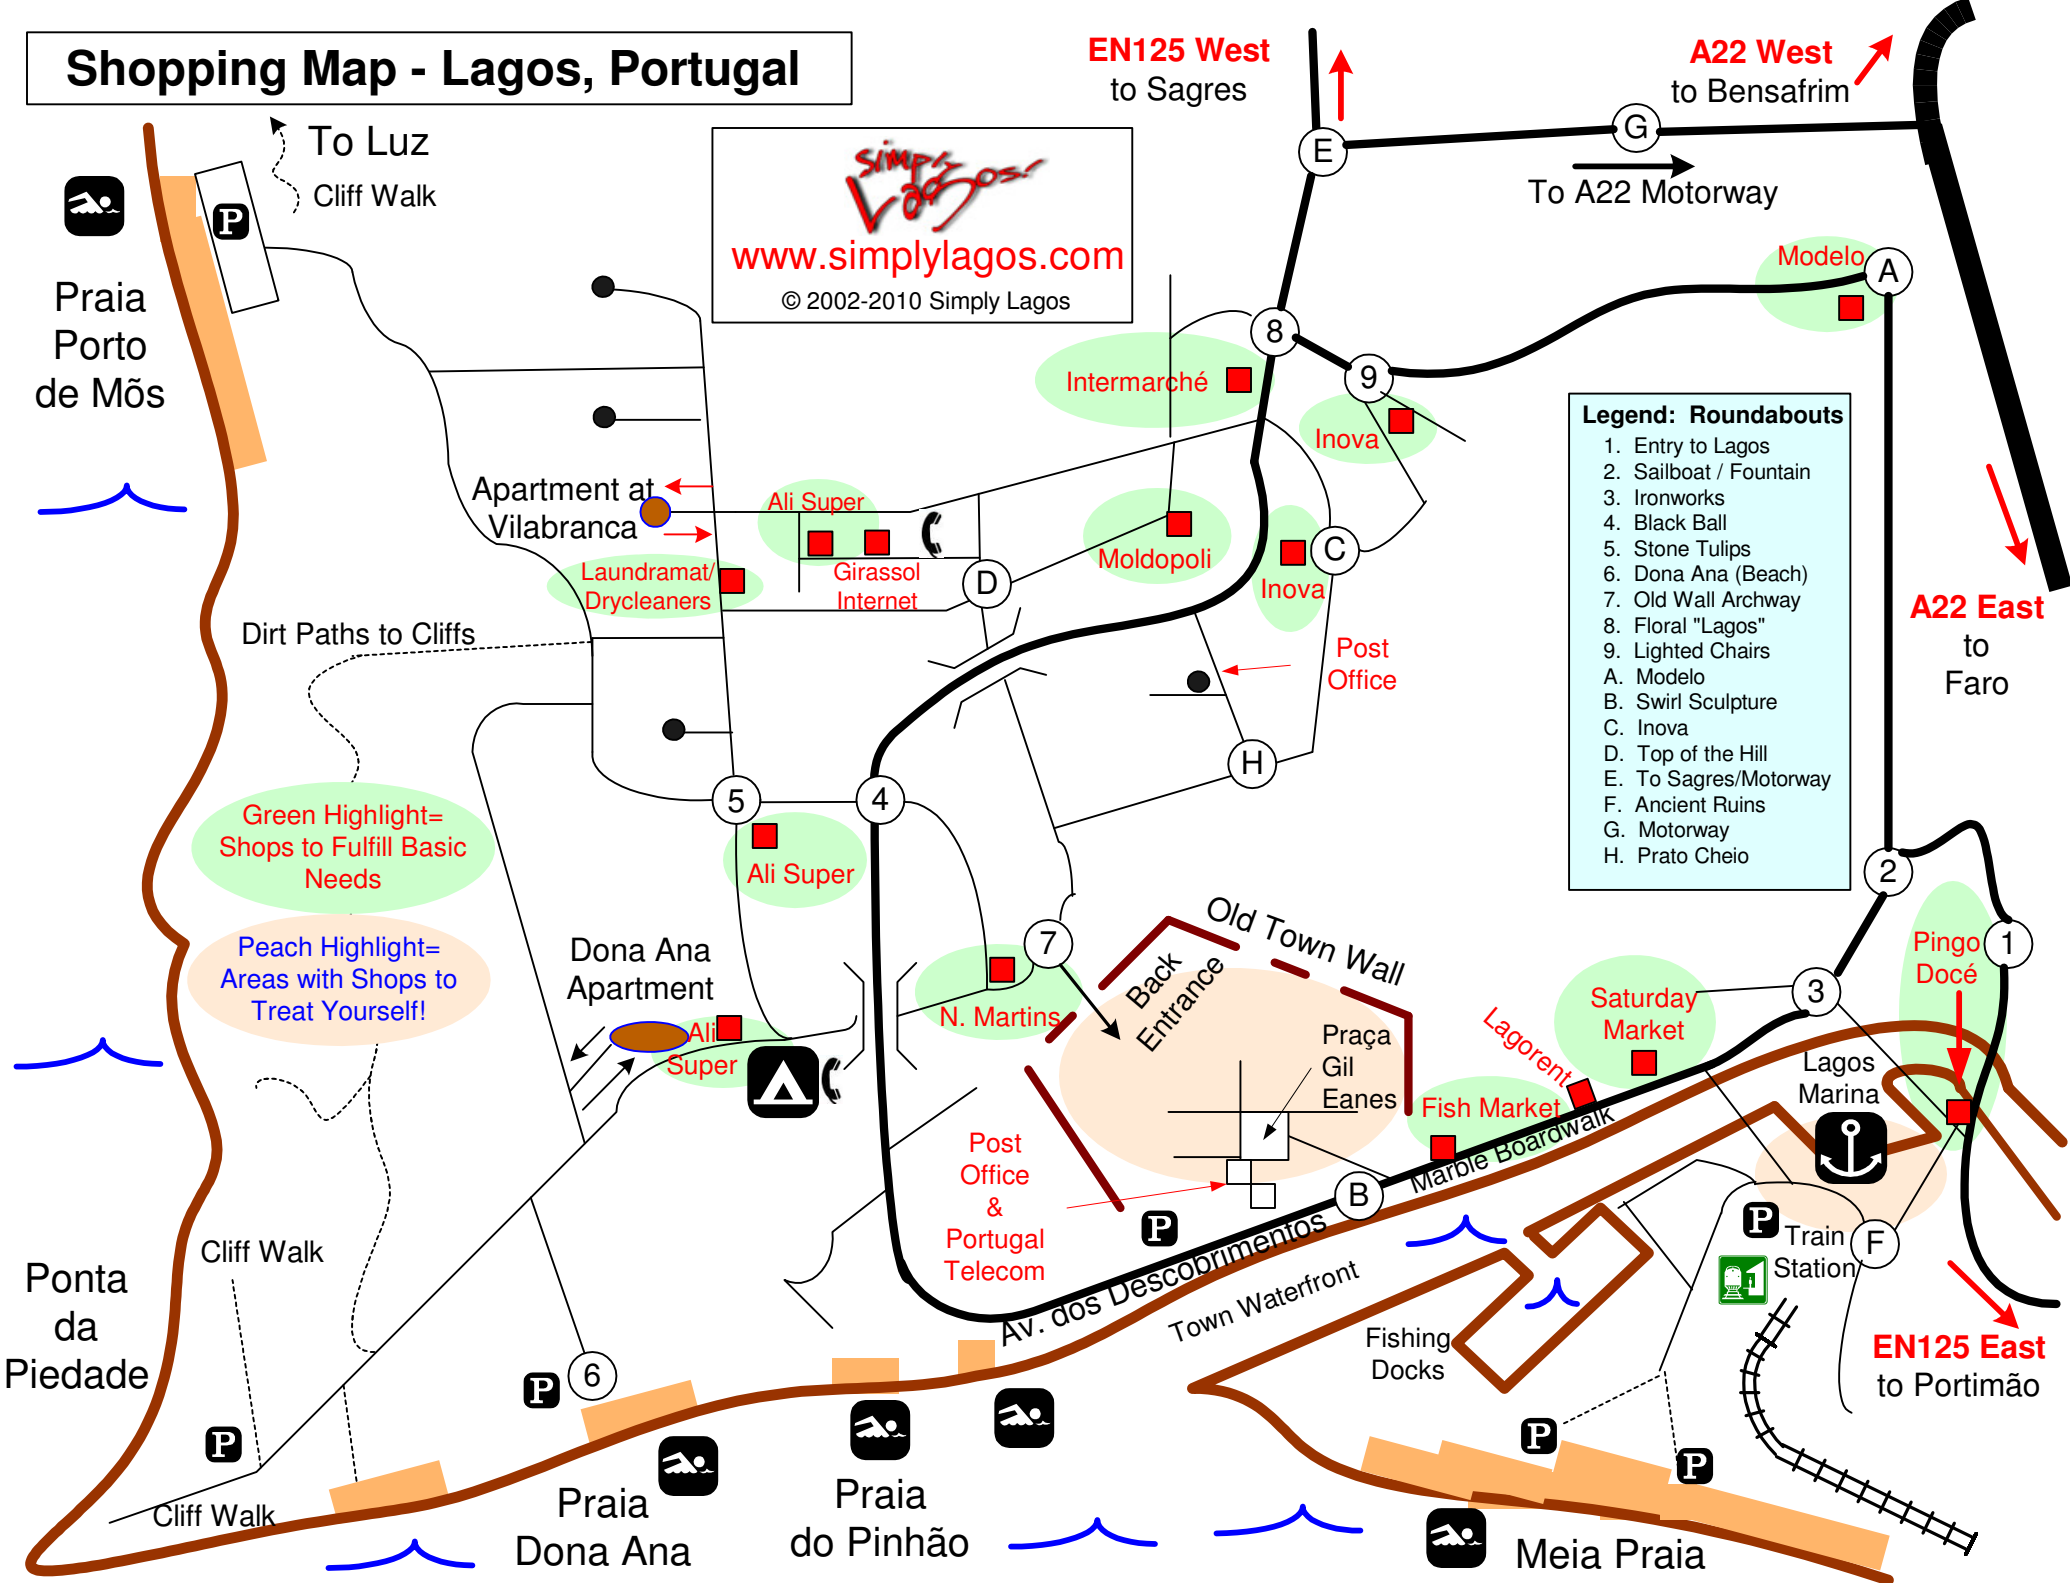

Shopping Map - Lagos, Portugal

www.simplylagos.com

© 2002-2010 Simply Lagos

- Legend: Roundabouts**
1. Entry to Lagos
 2. Sailboat / Fountain
 3. Ironworks
 4. Black Ball
 5. Stone Tulips
 6. Dona Ana (Beach)
 7. Old Wall Archway
 8. Floral "Lagos"
 9. Lighted Chairs
 - A. Modelo
 - B. Swirl Sculpture
 - C. Inova
 - D. Top of the Hill
 - E. To Sagres/Motorway
 - F. Ancient Ruins
 - G. Motorway
 - H. Prato Cheio

Green Highlight= Shops to Fulfill Basic Needs

Peach Highlight= Areas with Shops to Treat Yourself!

Praia Porto de Mões

Ponta da Piedade

Praia Dona Ana

Praia do Pinhão

Meia Praia

A22 East to Faro

Av. dos Descobrimentos

Town Waterfront

Fishing Docks

Marble Boardwalk

Fish Market

Lagorent

Saturday Market

Pingo Docé

Lagos Marina

Train Station

Praça Gil Eanes

Old Town Wall

Back Entrance

N. Martins

Post Office & Portugal Telecom

Ali Super